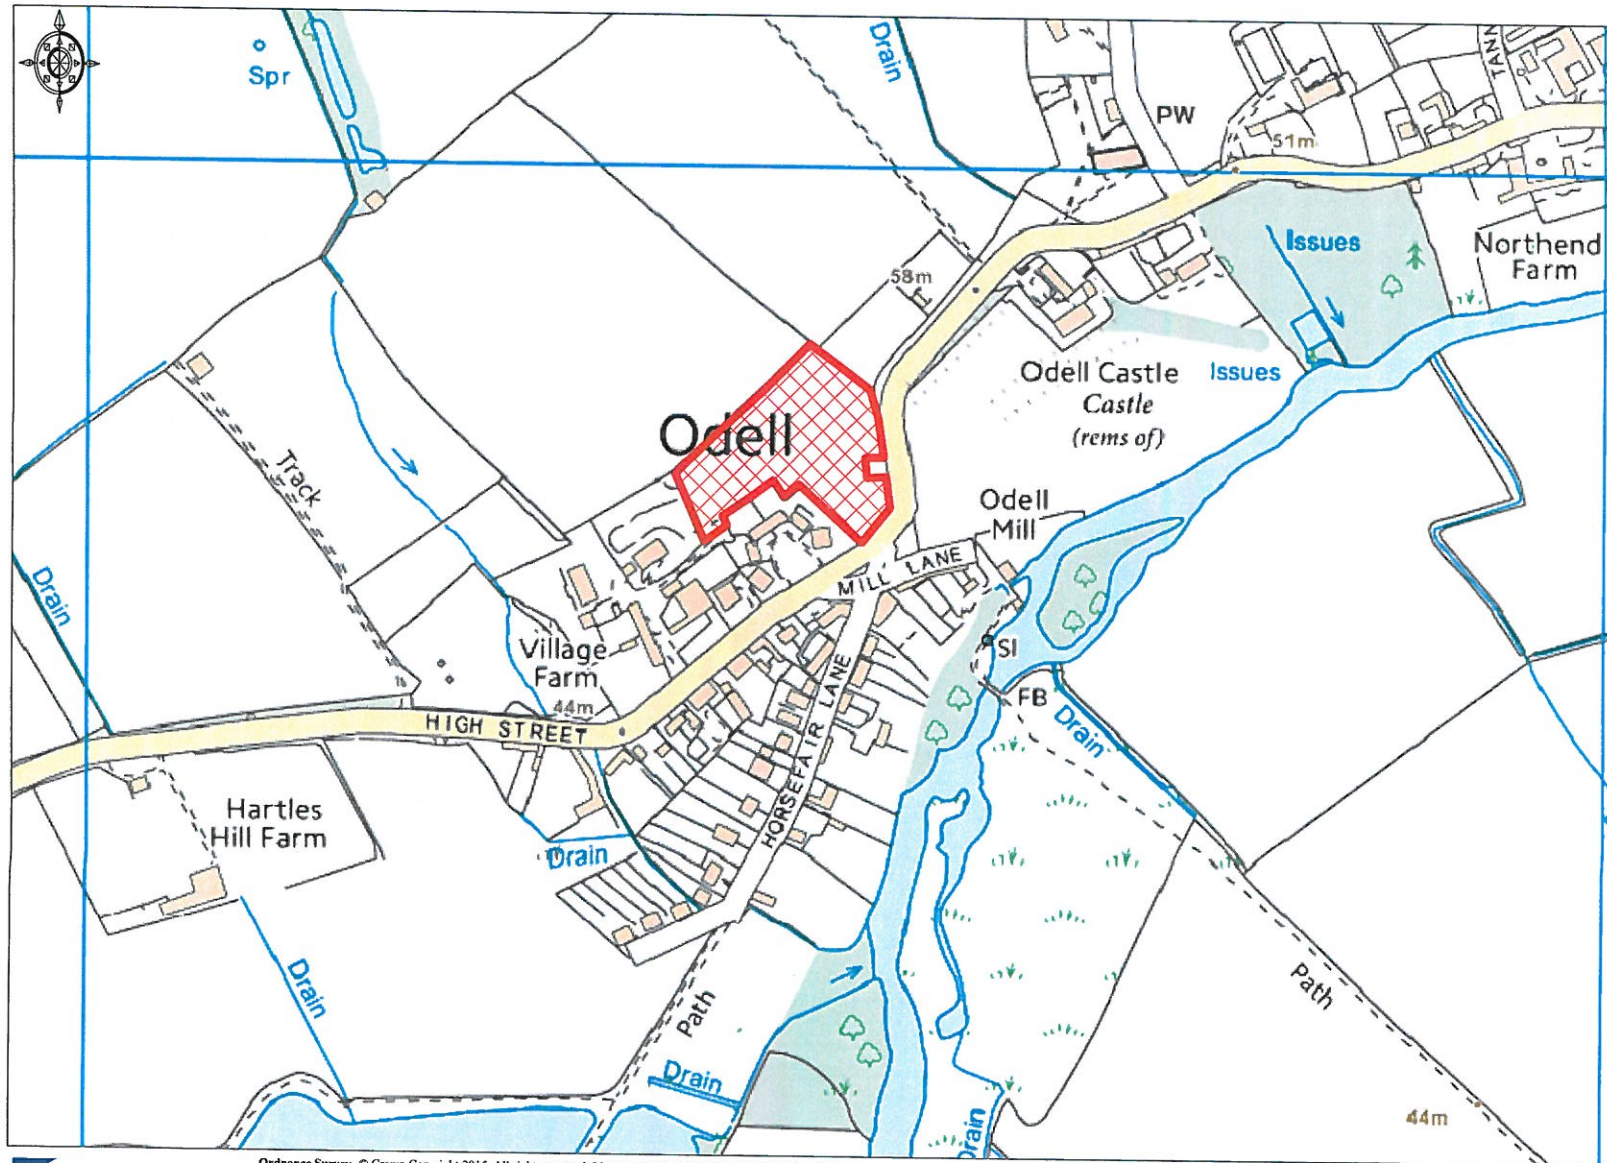

Land at High Street, Odell
Lawson- Johnston

Ordnance Survey © Crown Copyright 2015. All rights reserved. Licence number 100022432. Plotted Scale - 1:5000

Warmingtons Fisher German